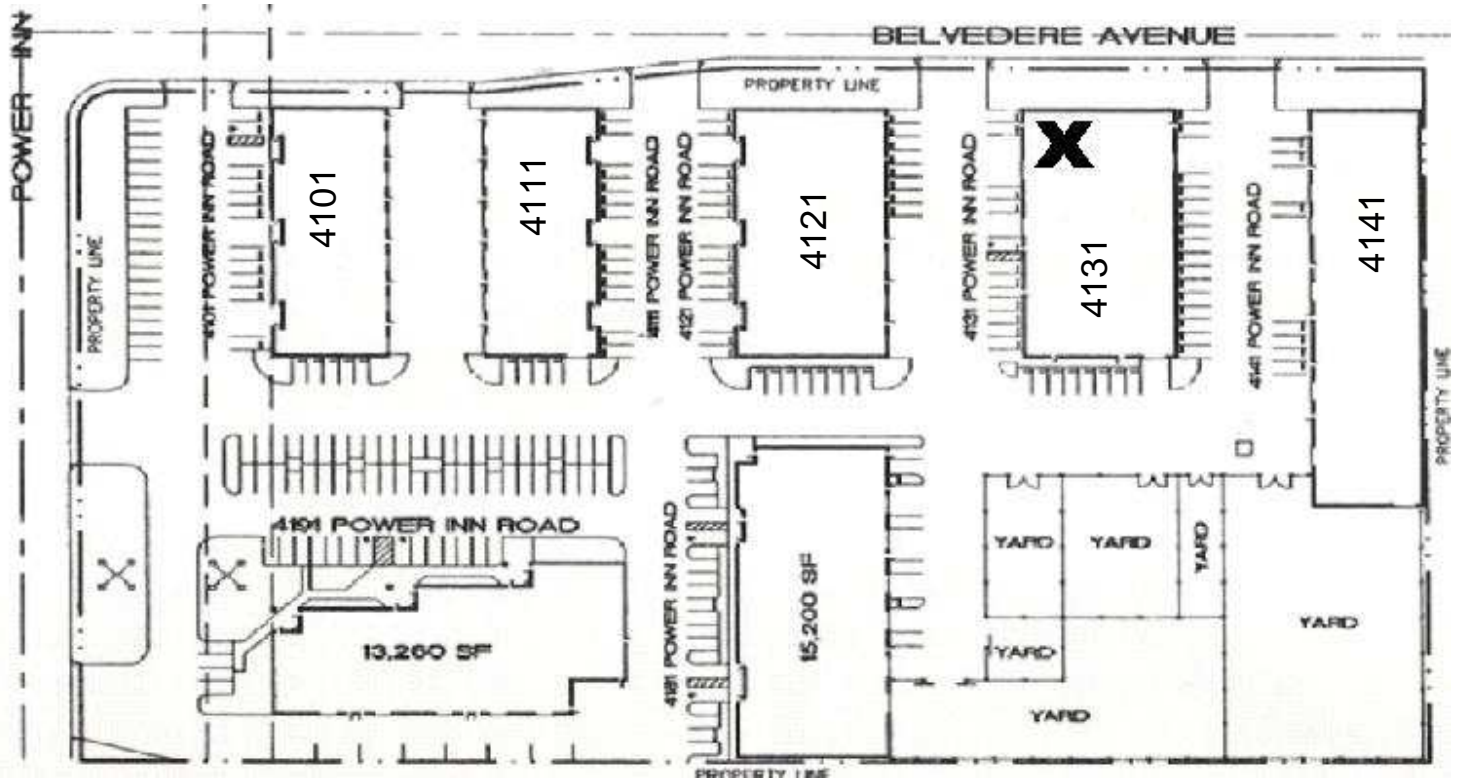

Road

Valley Tool Repair
4131-B Power Inn Road
Sacramento, CA 95826
(916) 381-6300 Fax: 737-3234